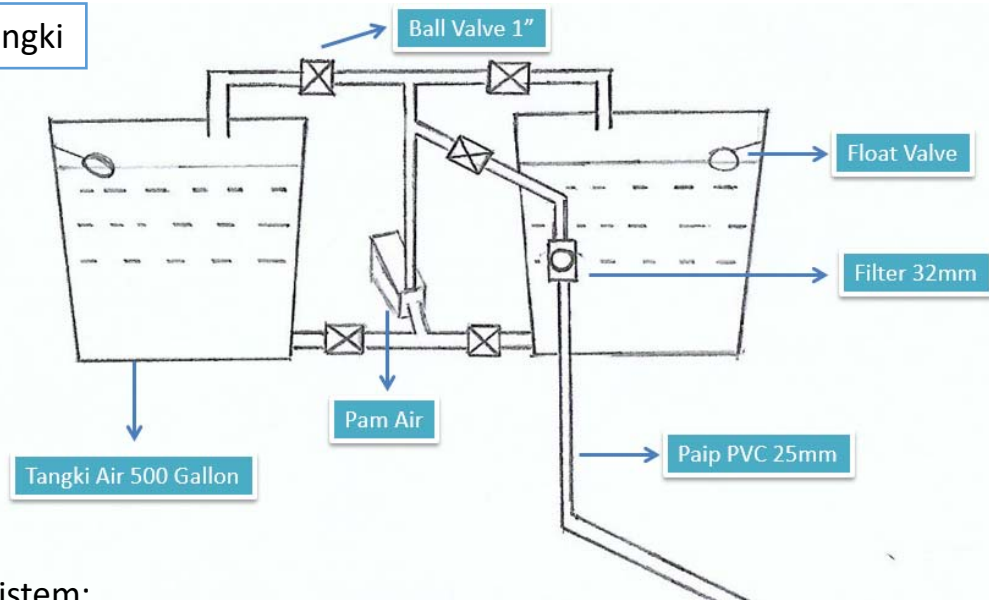

Sistem 1 Tangki

Keperluan Sistem:

- Tee 25mm : 1 unit
- Elbow 25mm: 2 unit
- Tank Connector 25mm: 2unit
- Water Pump 1 HP/0.5 HP: 1unit
- Filter 32mm: 1 unit
- Ball Valve Non Treaded 25mm: 3 unit
- Intake Valve & float 25m: 1 unit.
- Tangki air 200/300/500 gelen: 1 unit
- Polypaip 32mm: MTA
- PVC 25mm socket P/T: 3 unit
- PVC 25mm socket V: 2 unit
- PV Pipe 25mm: 1 unit

Sistem 2 Tangki

Keperluan Sistem:

- Tee 25mm : 3 unit
- Elbow 25mm: 4 unit
- Tank Connector 25mm: 2unit
- Water Pump 2 HP: 1unit
- Filter 32mm: 1 unit
- Ball Valve Non Treaded 25mm: 5 unit
- Intake Valve & float 25m: 2 unit.
- Tangki air 600 gelen: 2 unit
- Polypaip 32mm: MTA
- PVC 25mm socket P/T: 3 unit
- PVC 25mm socket V: 2 unit
- Poly Bush 50mm – 25mm: 2unit
- PV Pipe 25mm: 2 unit