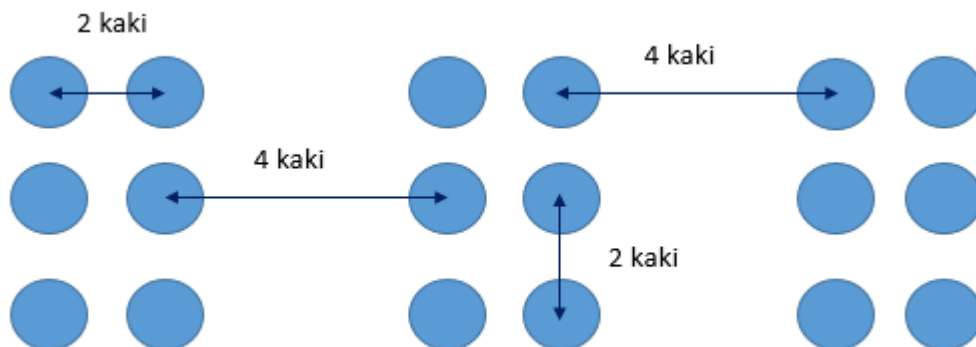

Susunan jarak di antara polibag