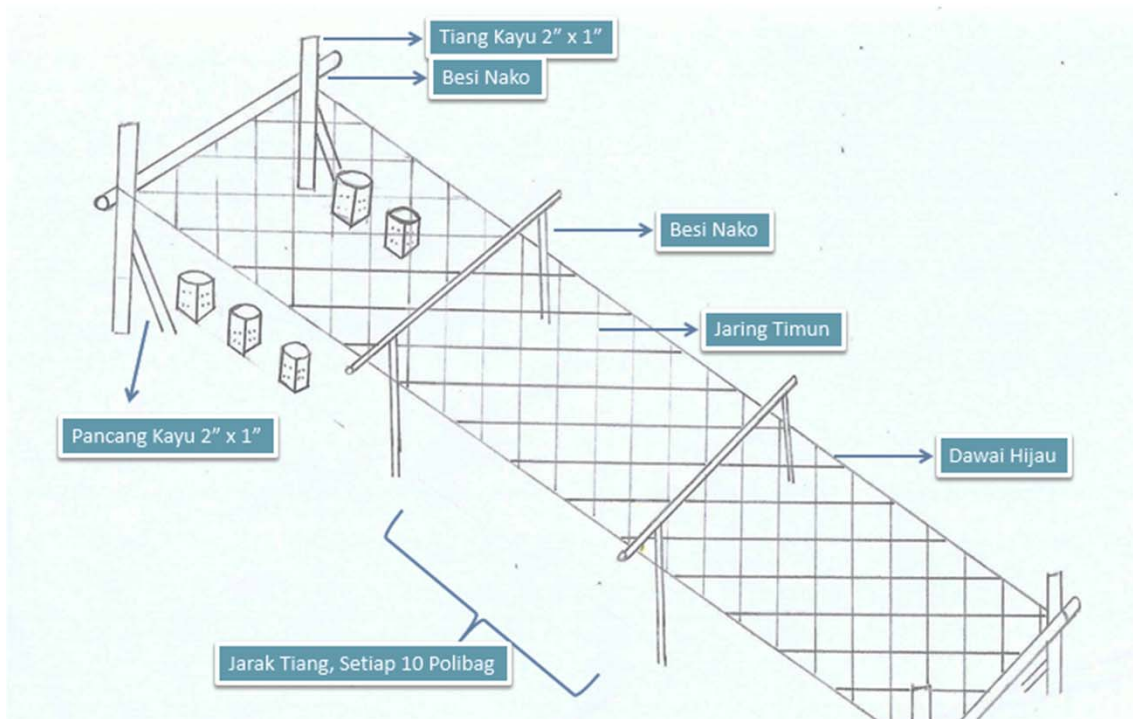

Sistem Sokongan Pokok